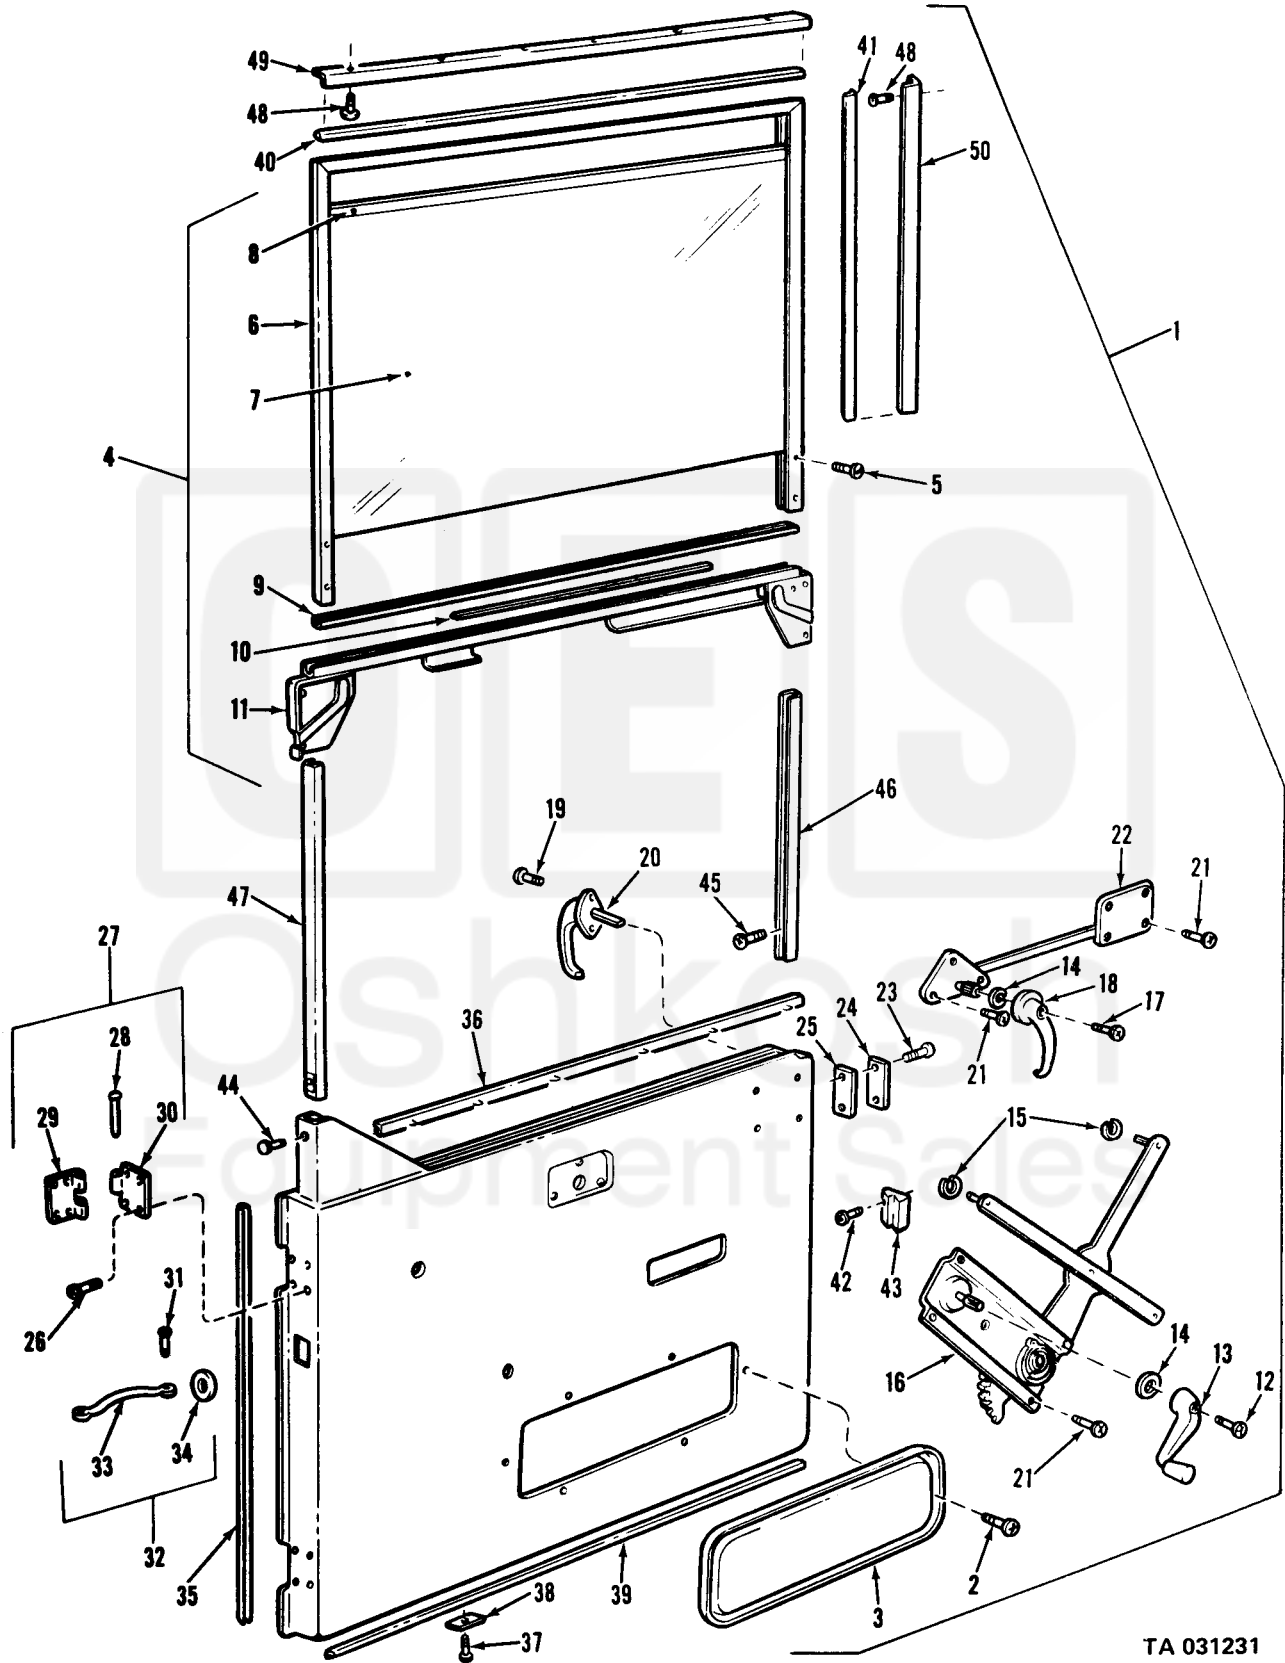

TA 031231

Figure 156. Cab door.